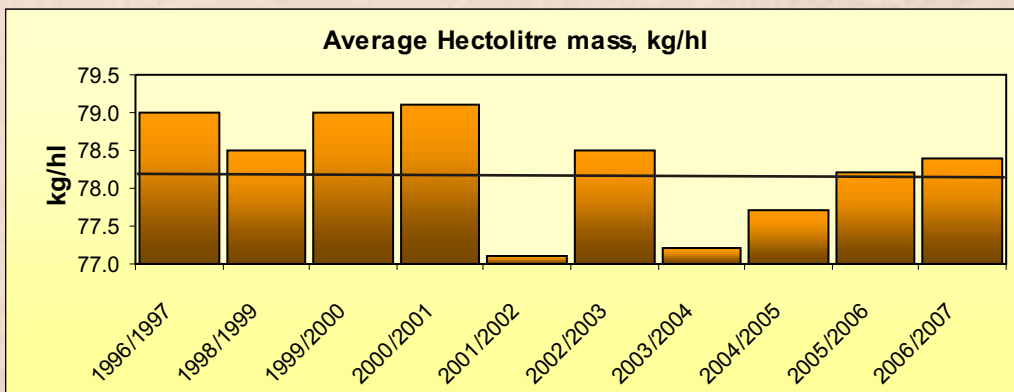

# AVERAGE QUALITY OVER 10 SEASONS

(1997/1998 no data available)

The horizontal line within each graph indicates the 10 year average.