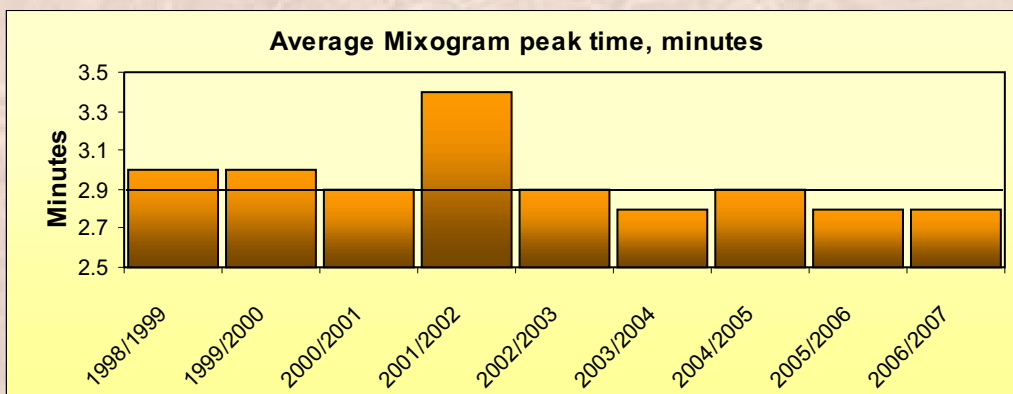

# AVERAGE QUALITY OVER 10 SEASONS

(1997/1998 no data available)

The horizontal line within each graph indicates the 10 year average.