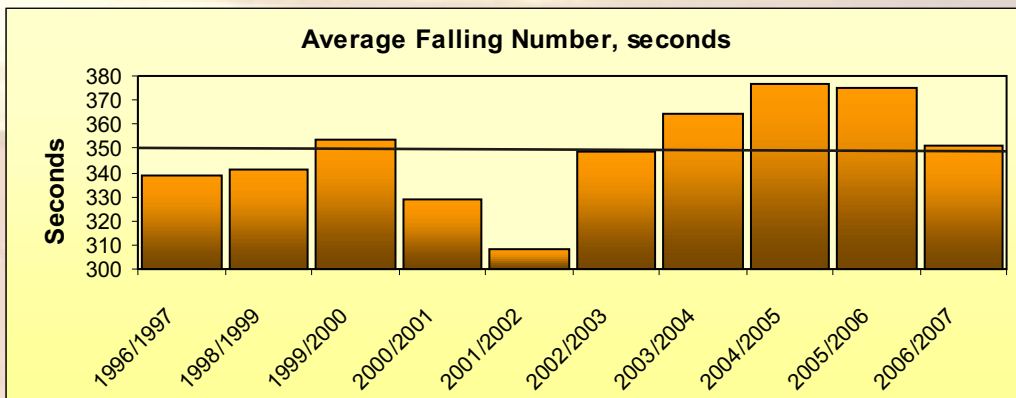

# AVERAGE QUALITY OVER 10 SEASONS

(1997/1998 no data available)

The horizontal line within each graph indicates the 10 year average.