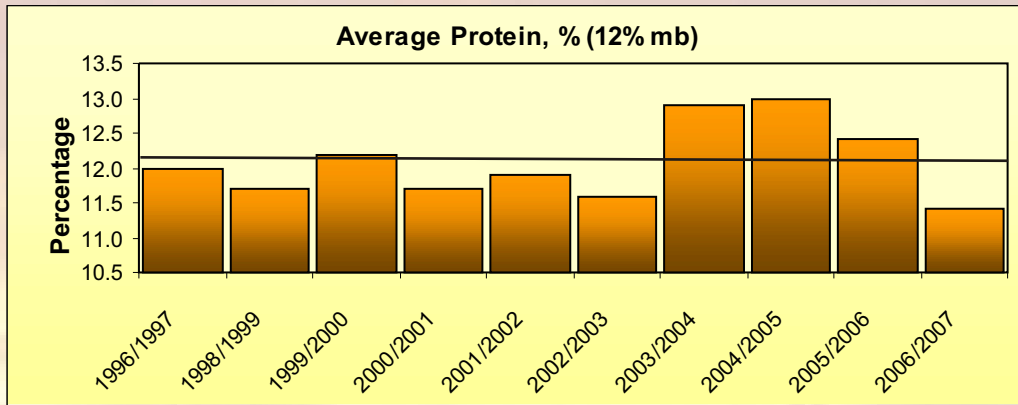

# AVERAGE QUALITY OVER 10 SEASONS

(1997/1998 no data available)

The horizontal line within each graph indicates the 10 year average.